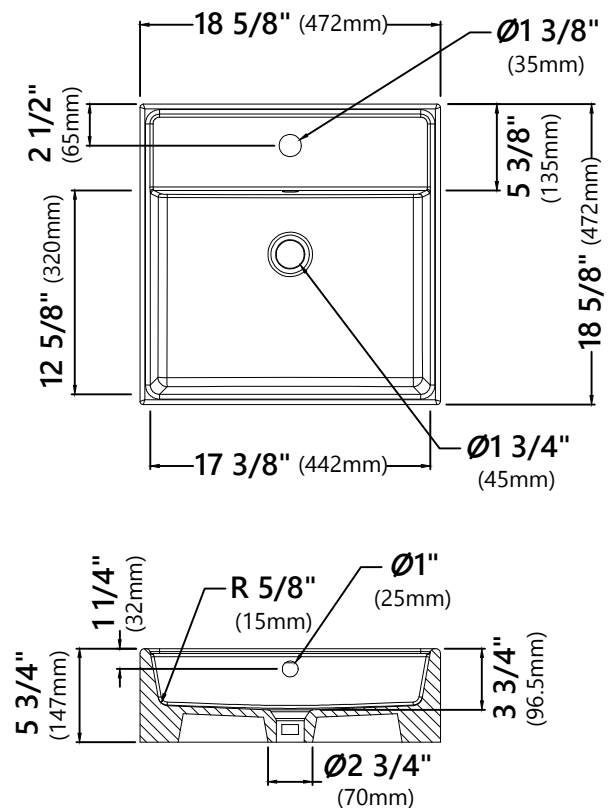

KCV-150

White Square Ceramic Bathroom Sink

Sink Dimensions

Overall Dimensions: 18 5/8" x 18 5/8" x 5 3/4"

Bowl Dimensions: 17 3/8" x 12 5/8"

Sink Depth: 3 3/4"

Features

- Vitreous China
- Square Vessel Sink
- 1 3/4" Drain Hole Size
- With Overflow

Warranty

Kraus Limited Lifetime Warranty

see website for details www.kraususa.com

PU-11

Pop Up Drain with Overflow

Pop Up Dimensions

Dimensions: 8 5/8" x Ø2 5/8"

Features

- Metal Construction
- Connection 1 1/4"
- Designed to Use w/ Above-Counter Vessel Sinks with Overflow
- Fits Standard 1 3/4" Drain Opening

Available Colors

- Satin Nickel
- Chrome
- Oil Rubbed Bronze
- Matte Black